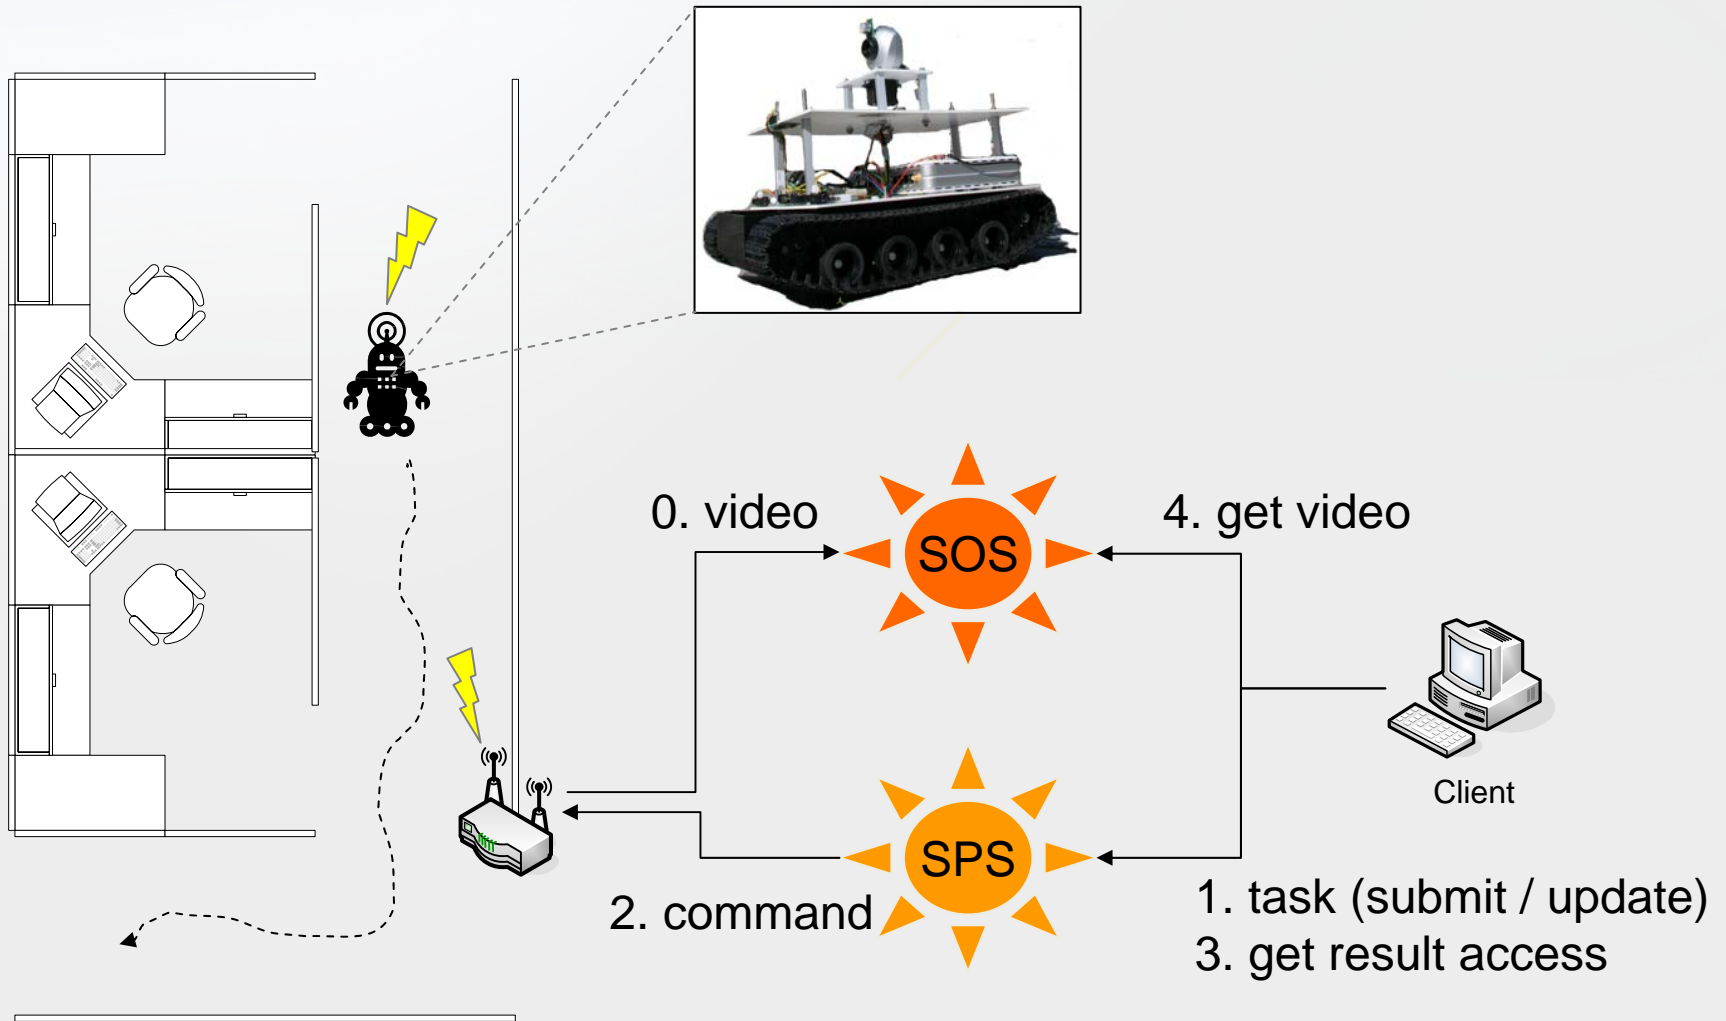

Institute for Geoinformatics
Westfälische Wilhelms-Universität Münster
Weseler Str. 253
48151 Münster

Controlling sensor (systems) via SWE services

Johannes Echterhoff
echterhoff@uni-muenster.de

System overview

MSP Video

Results

- good:
 - tasking of sensor systems possible
 - sensors / actuators are accessible
- not so good:
 - latency can become a problem
 - real-time requirements not sufficiently supported